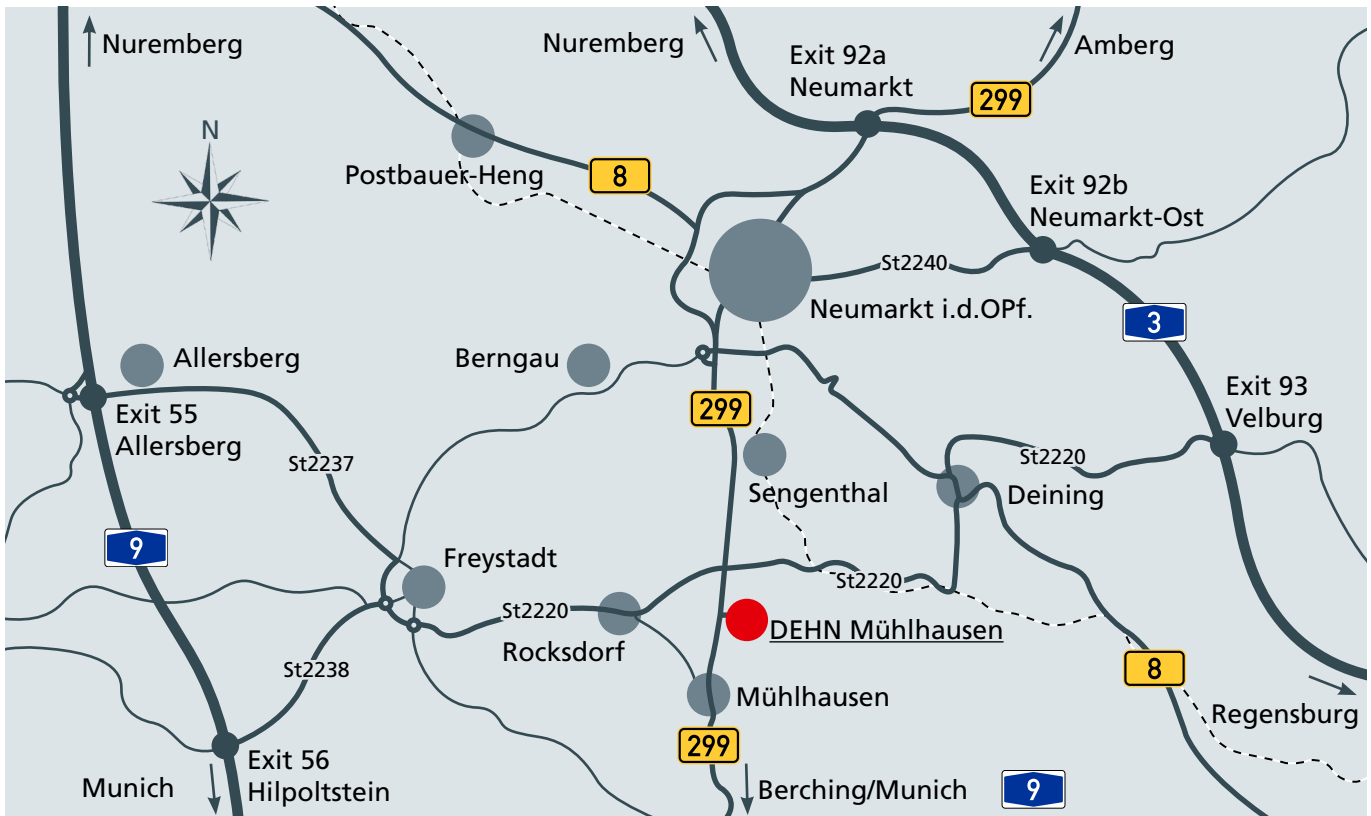

# DEHN Mühlhausen

Directions

## Approach from direction Munich

Via A9; Exit 56 Hilpoltstein; turn right into St2238 and drive in direction Freystadt; take the first exit (St2237) in the first roundabout; in the second roundabout take the second exit (St2220) in direction Deining; follow the road for 10.0 km; turn right at the crossroad B299 in direction Mühlhausen; turn left after approx. 2.0 km

## Approach from direction Nuremberg

Via A9; Exit 55 Allersberg; take the third exit (St2237) in the roundabout in direction Freystadt; turn right before Freystadt to stay on St2237; take the second exit in the first roundabout; take the second exit in the second roundabout to Deining (St2220); follow the road for 10.0 km; turn right at the crossroad B299 in direction Mühlhausen; turn left after approx. 2.0 km

## Approach from direction Regensburg

Via A3; Exit 93 Velburg; turn left into St2220 in direction Deining; take the second exit in the roundabout in Deining; shortly before leaving Deining turn right in direction Freystadt; follow the road for 9.0 km; turn left at the crossroad B299 in direction Mühlhausen; turn left after approx. 2.0 km