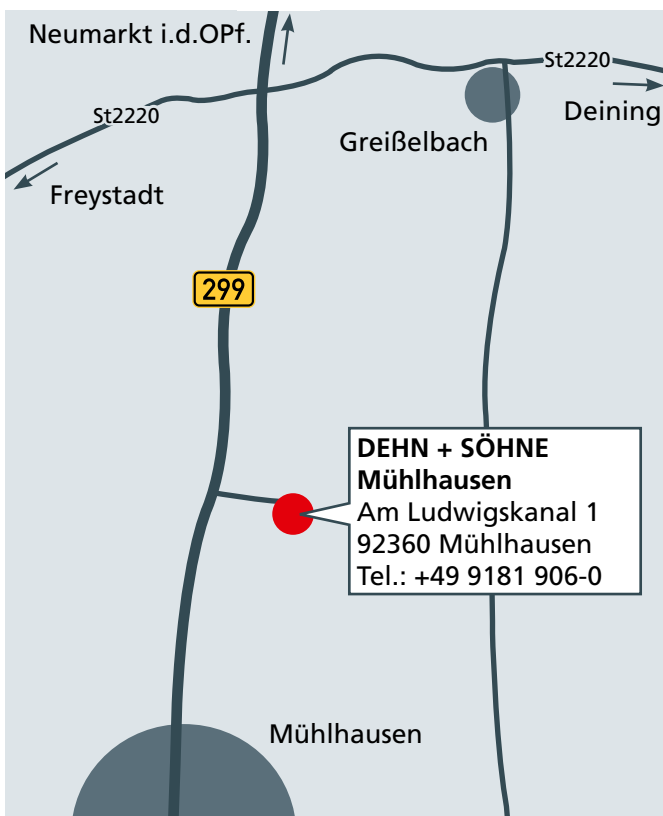

# DEHN Mühlhausen

Directions

## Approach from direction Munich

Via A9; Exit 56 Hilpoltstein; turn right into St2238 and drive in direction Freystadt; take the first exit (St2237) in the first roundabout; in the second roundabout take the second exit (St2220) in direction Deining; follow the road for 10.0 km; turn right at the crossroad B299 in direction Mühlhausen; turn left after approx. 2.0 km

## Approach from direction Nuremberg

Via A9; Exit 55 Allersberg; take the third exit (St2237) in the roundabout in direction Freystadt; turn right before Freystadt to stay on St2237; take the second exit in the first roundabout; take the second exit in the second roundabout to Deining (St2220); follow the road for 10.0 km; turn right at the crossroad B299 in direction Mühlhausen; turn left after approx. 2.0 km

## Approach from direction Regensburg

Via A3; Exit 93 Velburg; turn left into St2220 in direction Deining; take the second exit in the roundabout in Deining; shortly before leaving Deining turn right in direction Freystadt; follow the road for 9.0 km; turn left at the crossroad B299 in direction Mühlhausen; turn left after approx. 2.0 km