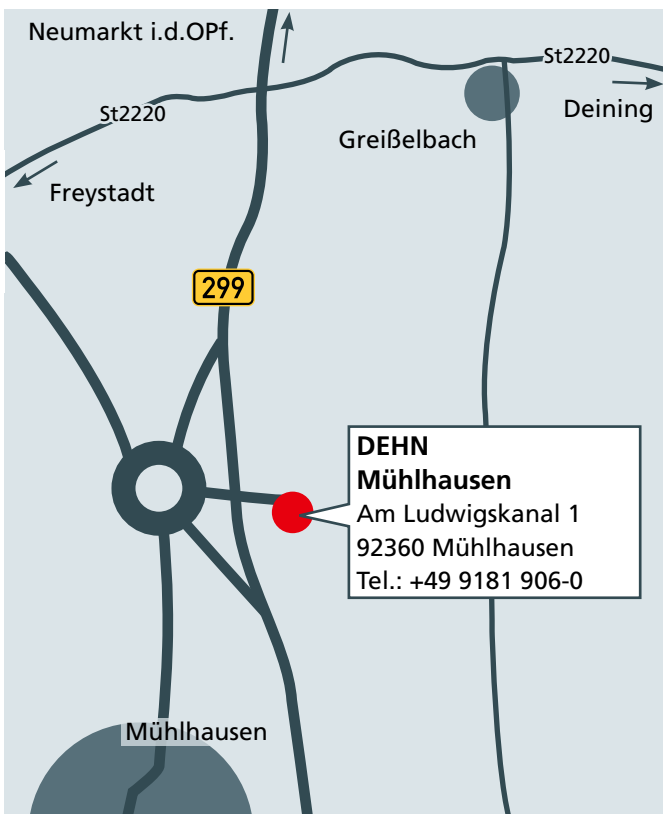

DEHN Mühlhausen

Directions

Approach from direction Munich

Via A9; leave the A9 at exit 56 Hilpoltstein; turn right onto St2238 and drive towards Freystadt; at the first roundabout take the first exit (St2237); at the second roundabout take the second exit (St2220) towards Deining; follow the road for 10 km; then take the first exit at the roundabout and follow the B299 in the direction of Mühlhausen; leave the B299 after about 2 km and, at the roundabout, follow signs for 'Gewerbegebiet Nord'.

Approach from direction Nuremberg

Via A9; leave the A9 at exit 55 Allersberg; at the roundabout take the third exit (St2237) towards Freystadt; turn right before Freystadt to stay on St2237; at the first roundabout take the second exit; at the second roundabout take the second exit towards Deining (St2220); follow the road for 10 km; then take the first exit at the roundabout and follow the B299 in the direction of Mühlhausen; leave the B299 after about 2 km and, at the roundabout, follow signs for 'Gewerbegebiet Nord'.

Approach from direction Regensburg

Via A3; leave the A3 at exit 93 Velburg; turn left onto St2220 towards Deining; take the second exit at the roundabout in Deining; shortly before leaving Deining turn right towards Freystadt; follow the road for approx. 9 km; then take the second exit at the roundabout and follow the B299 in the direction of Mühlhausen; leave the B299 after about 2 km and, at the roundabout, follow signs for 'Gewerbegebiet Nord'.