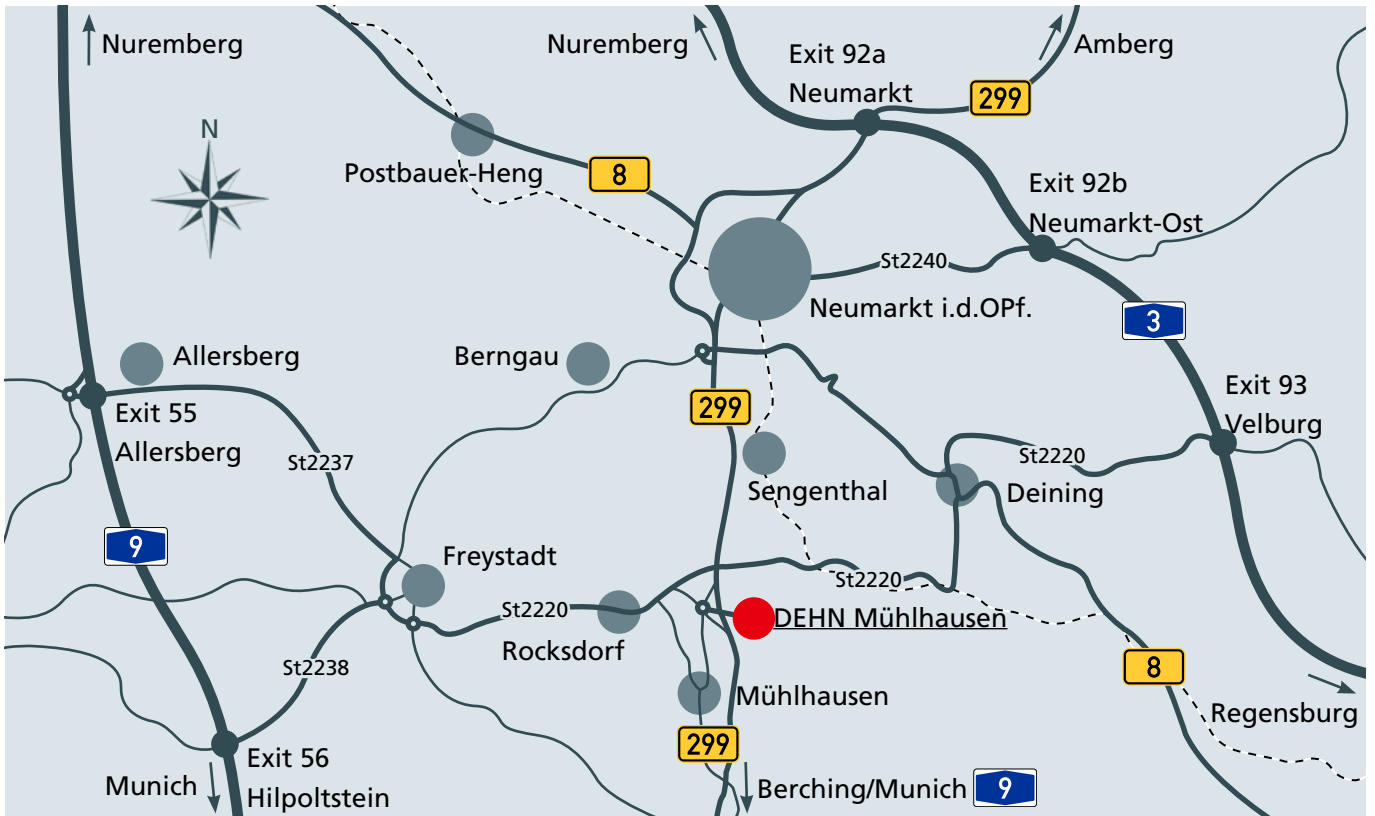

DEHN Mühlhausen

Directions

Approach from direction Munich

Via A9; leave the A9 at exit 56 Hilpoltstein; turn right onto St2238 and drive towards Freystadt; at the first roundabout take the first exit (St2237); at the second roundabout take the second exit (St2220) towards Deining; follow the road for 10 km; then take the first exit at the roundabout and follow the B299 in the direction of Mühlhausen; leave the B299 after about 2 km and, at the roundabout, follow signs for 'Gewerbegebiet Nord'.

Approach from direction Nuremberg

Via A9; leave the A9 at exit 55 Allersberg; at the roundabout take the third exit (St2237) towards Freystadt; turn right before Freystadt to stay on St2237; at the first roundabout take the second exit; at the second roundabout take the second exit towards Deining (St2220); follow the road for 10 km; then take the first exit at the roundabout and follow the B299 in the direction of Mühlhausen; leave the B299 after about 2 km and, at the roundabout, follow signs for 'Gewerbegebiet Nord'.

Approach from direction Regensburg

Via A3; leave the A3 at exit 93 Velburg; turn left onto St2220 towards Deining; take the second exit at the roundabout in Deining; shortly before leaving Deining turn right towards Freystadt; follow the road for approx. 9 km; then take the second exit at the roundabout and follow the B299 in the direction of Mühlhausen; leave the B299 after about 2 km and, at the roundabout, follow signs for 'Gewerbegebiet Nord'.