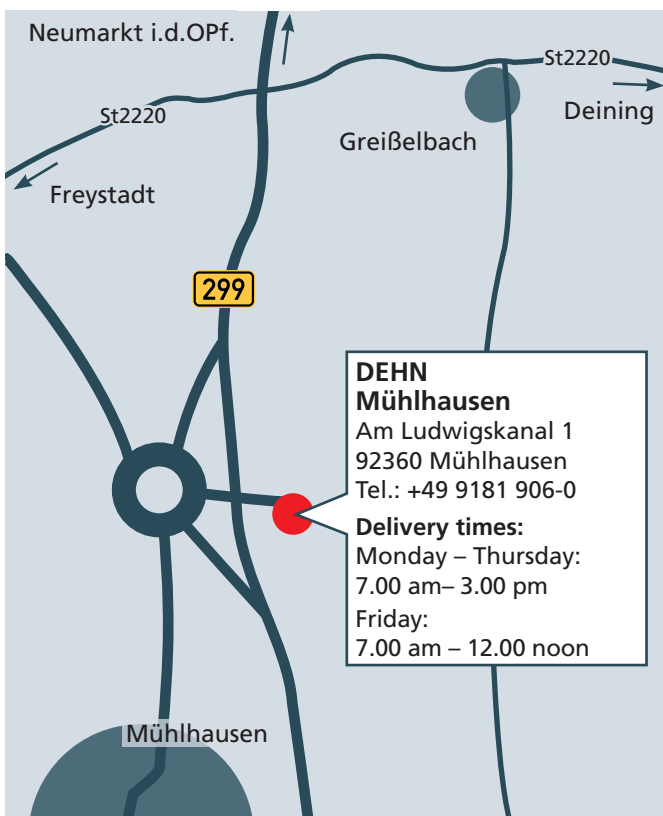

DEHN Mühlhausen

Directions

Approach from direction Munich

Via A9; leave the A9 at exit 56 Hilpoltstein; turn right onto St2238 and drive towards Freystadt; at the first roundabout take the first exit (St2237); at the second roundabout take the second exit (St2220) towards Deining; follow the road for 10 km; then take the first exit at the roundabout and follow the B299 in the direction of Mühlhausen; leave the B299 after about 2 km and, at the roundabout, follow signs for 'Gewerbegebiet Nord'.

Approach from direction Nuremberg

Via A9; leave the A9 at exit 55 Allersberg; at the roundabout take the third exit (St2237) towards Freystadt; turn right before Freystadt to stay on St2237; at the first roundabout take the second exit; at the second roundabout take the second exit towards Deining (St2220); follow the road for 10 km; then take the first exit at the roundabout and follow the B299 in the direction of Mühlhausen; leave the B299 after about 2 km and, at the roundabout, follow signs for 'Gewerbegebiet Nord'.

Approach from direction Regensburg

Via A3; leave the A3 at exit 93 Velburg; turn left onto St2220 towards Deining; take the second exit at the roundabout in Deining; shortly before leaving Deining turn right towards Freystadt; follow the road for approx. 9 km; then take the second exit at the roundabout and follow the B299 in the direction of Mühlhausen; leave the B299 after about 2 km and, at the roundabout, follow signs for 'Gewerbegebiet Nord'.