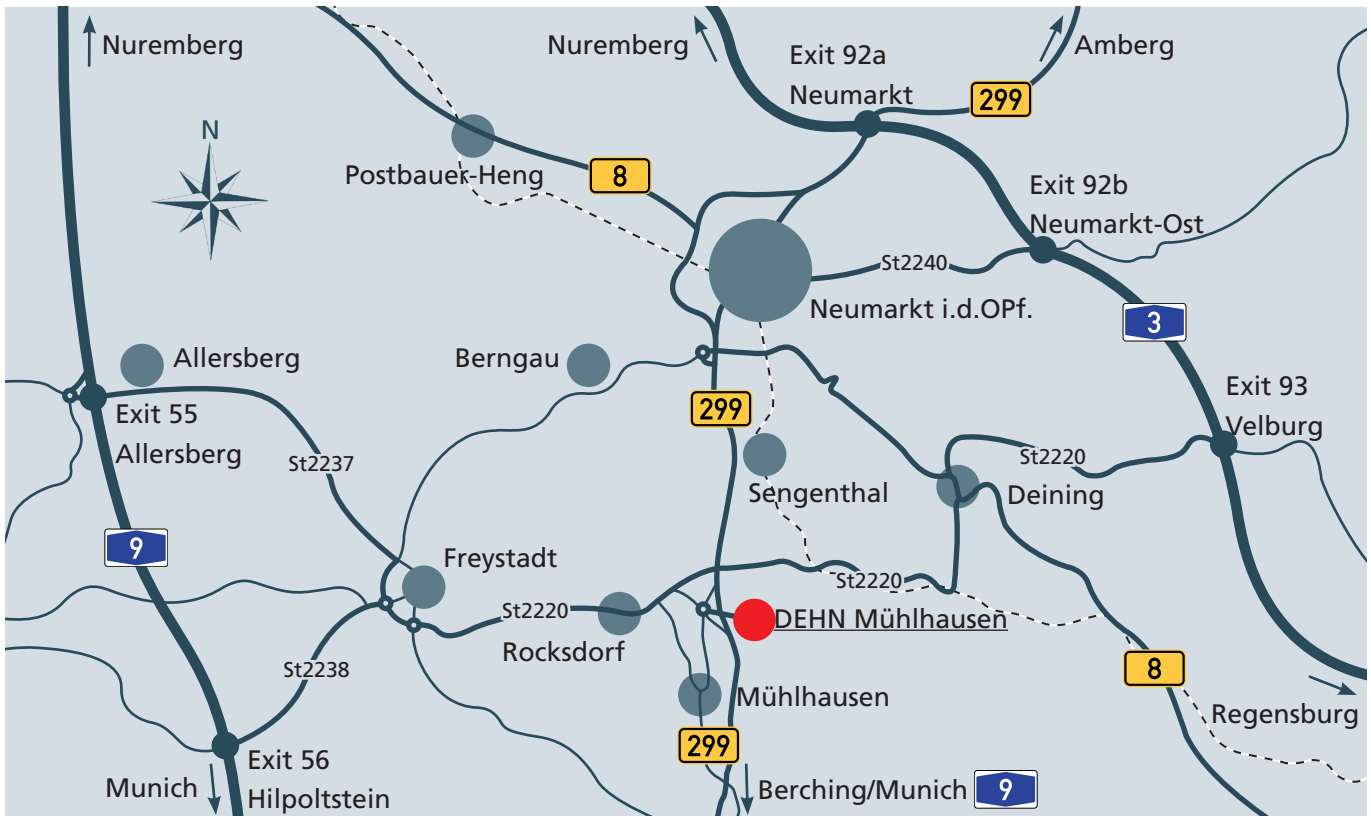

DEHN Mühlhausen

Directions

Approach from direction Munich

Via A9; leave the A9 at exit 56 Hilpoltstein; turn right onto St2238 and drive towards Freystadt; at the first roundabout take the first exit (St2237); at the second roundabout take the second exit (St2220) towards Deining; follow the road for 10 km; then take the first exit at the roundabout and follow the B299 in the direction of Mühlhausen; leave the B299 after about 2 km and, at the roundabout, follow signs for 'Gewerbegebiet Nord'.

Approach from direction Nuremberg

Via A9; leave the A9 at exit 55 Allersberg; at the roundabout take the third exit (St2237) towards Freystadt; turn right before Freystadt to stay on St2237; at the first roundabout take the second exit; at the second roundabout take the second exit towards Deining (St2220); follow the road for 10 km; then take the first exit at the roundabout and follow the B299 in the direction of Mühlhausen; leave the B299 after about 2 km and, at the roundabout, follow signs for 'Gewerbegebiet Nord'.

Approach from direction Regensburg

Via A3; leave the A3 at exit 93 Velburg; turn left onto St2220 towards Deining; take the second exit at the roundabout in Deining; shortly before leaving Deining turn right towards Freystadt; follow the road for approx. 9 km; then take the second exit at the roundabout and follow the B299 in the direction of Mühlhausen; leave the B299 after about 2 km and, at the roundabout, follow signs for 'Gewerbegebiet Nord'.