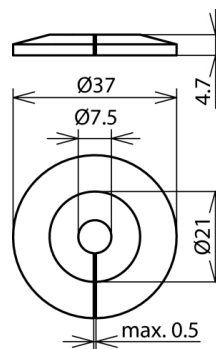

MS 37 4.7 B7.5 K BR (276 057)

Figure without obligation

Prevents rain water from running off the round wire.
 Pollution of the façade can thus be avoided.

Type	MS 37 4.7 B7.5 K BR
Part No.	276 057
Material	plastic
Conductor Rd	8 mm
Colour	brown •
Diameter Ø	37 mm
Bore	7.5 mm
Weight	2 g
Customs tariff number (Comb. Nomenclature EU)	39269097
GTIN	4013364104990
PU	1 pc(s)